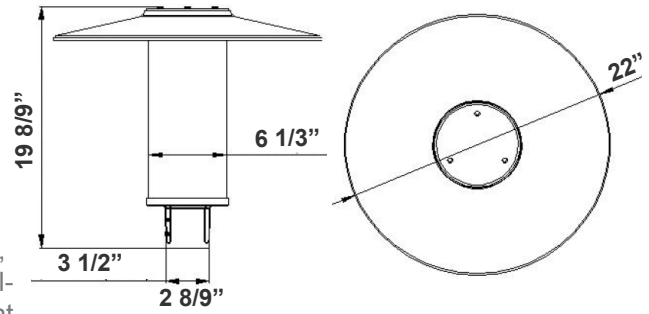

19 8/9"(H) x 22"(D)

GPH is a classic led post-top light for illuminating yards, parks, parking areas, and other public outdoor spaces. It is well-shielded and delivers clear white light, creating a pleasant ambiance while enabling good energy savings. Symmetrical light distribution is designed for area lighting. It is made of high-quality, durable materials and can be directly mounted on a Ø 60 mm & Ø 76 mm post. A glare shield is an accessory that makes light-dark sky friendly, no upward light.

Area 65'x 65' Mounting Height: 9'

Other Views:

Side View

Top View

Bottom View

Performance Table: GPH-12-40W-MCTP-BK

MODEL NO.	Wattage	Voltage	Lumens	Color Temp.	BUG Rating	LPW
GPH-12-40W-MCTP-BK	12W 20W 30W 40W	120-277V	1200LM 2000LM 3000LM 4000LM	3000K 4000K 5000K	B1-U3-G1	100