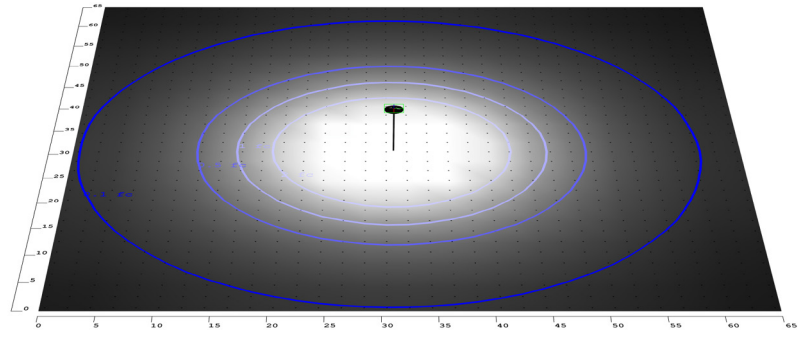

Area 65'x 65' Mounting Height: 9'

Other Views:

Side View

Top View

Bottom View

Performance Table: GPH-12-40W-MCTP-BK

MODEL NO.	Wattage	Voltage	Lumens	Color Temp.	BUG Rating	LPW
GPH-12-40W-MCTP-BK	12W 20W 30W 40W	120-277V	1200LM 2000LM 3000LM 4000LM	3000K 4000K 5000K	B1-U3-G1	100